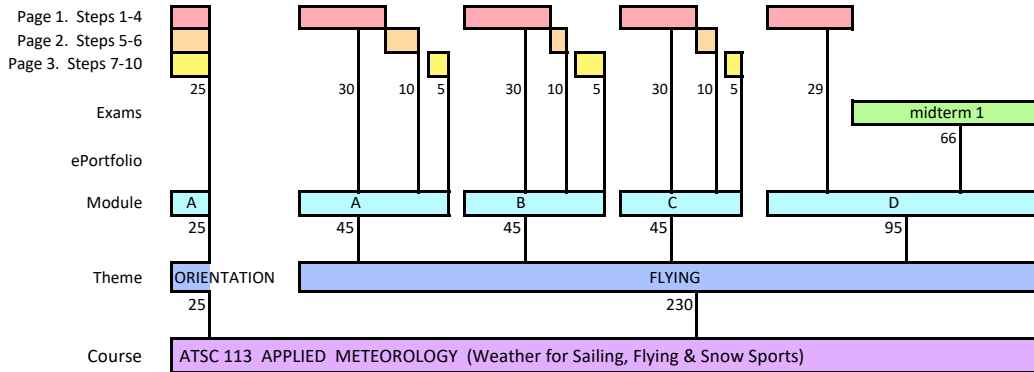

**TABLE OF POINTS FOR ATSC 113**

(v15)

Max Total Points are truncated to 1000.  
Overall course grade is scaled to max of 100%.

Max Total Points are truncated to 1000.  
Overall course grade is scaled to max of 100%.

(continues below)

Max Total Points are truncated to 1000.  
Overall course grade is scaled to max of 100%.

Max Total Points are truncated 1000.  
Overall course grade is scaled to max of 100%.

(continued from above)