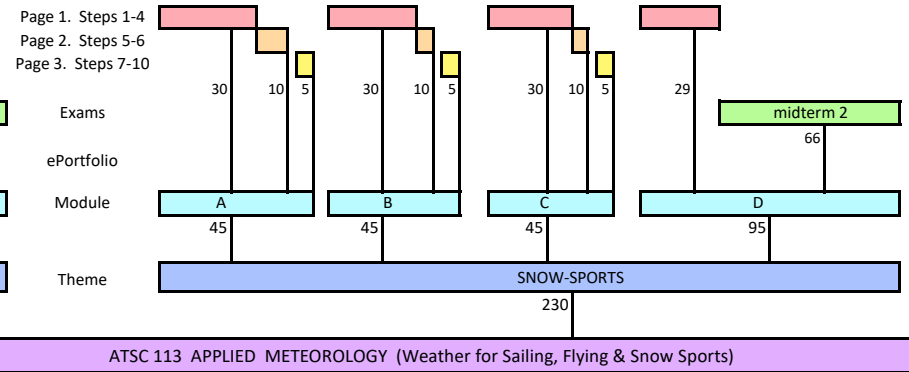

**TABLE OF POINTS FOR ATSC 113**

(v15)

Max Total Points are truncated to 1000.  
Overall course grade is scaled to max of 100%.

Max Total Points are truncated to 1000.  
Overall course grade is scaled to max of 100%.

(continues below)

Max Total Points are truncated to 1000.  
Overall course grade is scaled to max of 100%.

Max Total Points are truncated 1000.  
Overall course grade is scaled to max of 100%.

(continued from above)