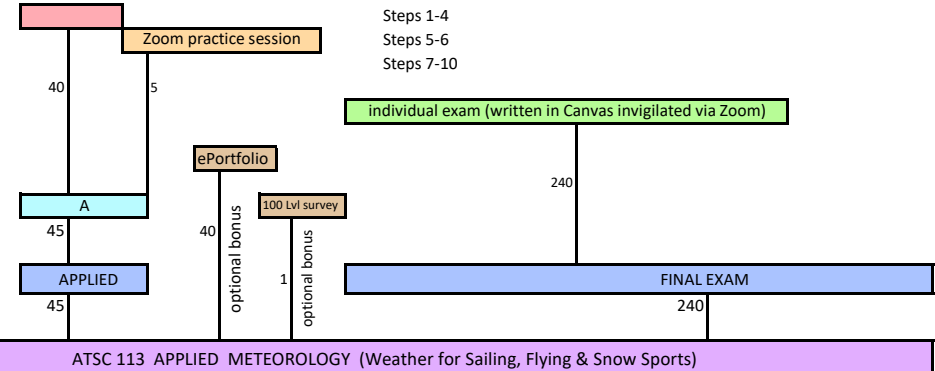

**TABLE OF POINTS FOR ATSC 113**

(v15)

Max Total Points are truncated to 1000.  
Overall course grade is scaled to max of 100%.

Max Total Points are truncated to 1000.  
Overall course grade is scaled to max of 100%.

(continues below)

Max Total Points are truncated to 1000.  
Overall course grade is scaled to max of 100%.

Max Total Points are truncated 1000.  
Overall course grade is scaled to max of 100%.

(continued from above)