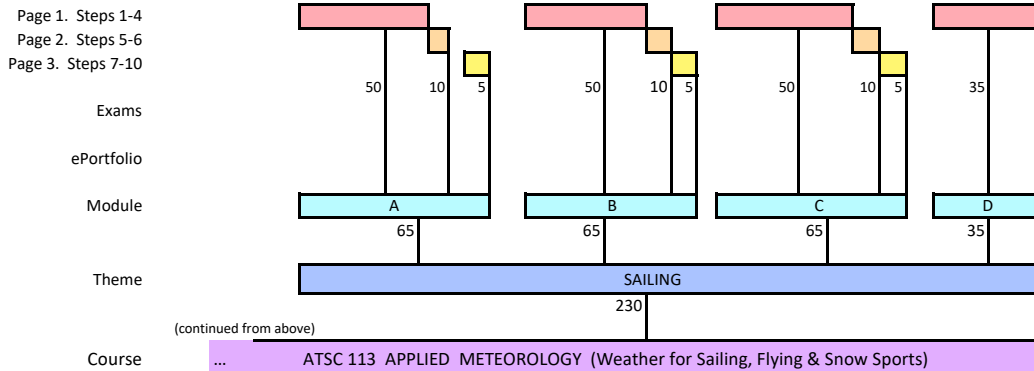

**TABLE OF POINTS FOR ATSC 113**

(v15)

Max Total Points are truncated to 1000.  
Overall course grade is scaled to max of 100%.

Max Total Points are truncated to 1000.  
Overall course grade is scaled to max of 100%.

(continues below)

Max Total Points are truncated to 1000.  
Overall course grade is scaled to max of 100%.

Max Total Points are truncated 1000.  
Overall course grade is scaled to max of 100%.

(continued from above)