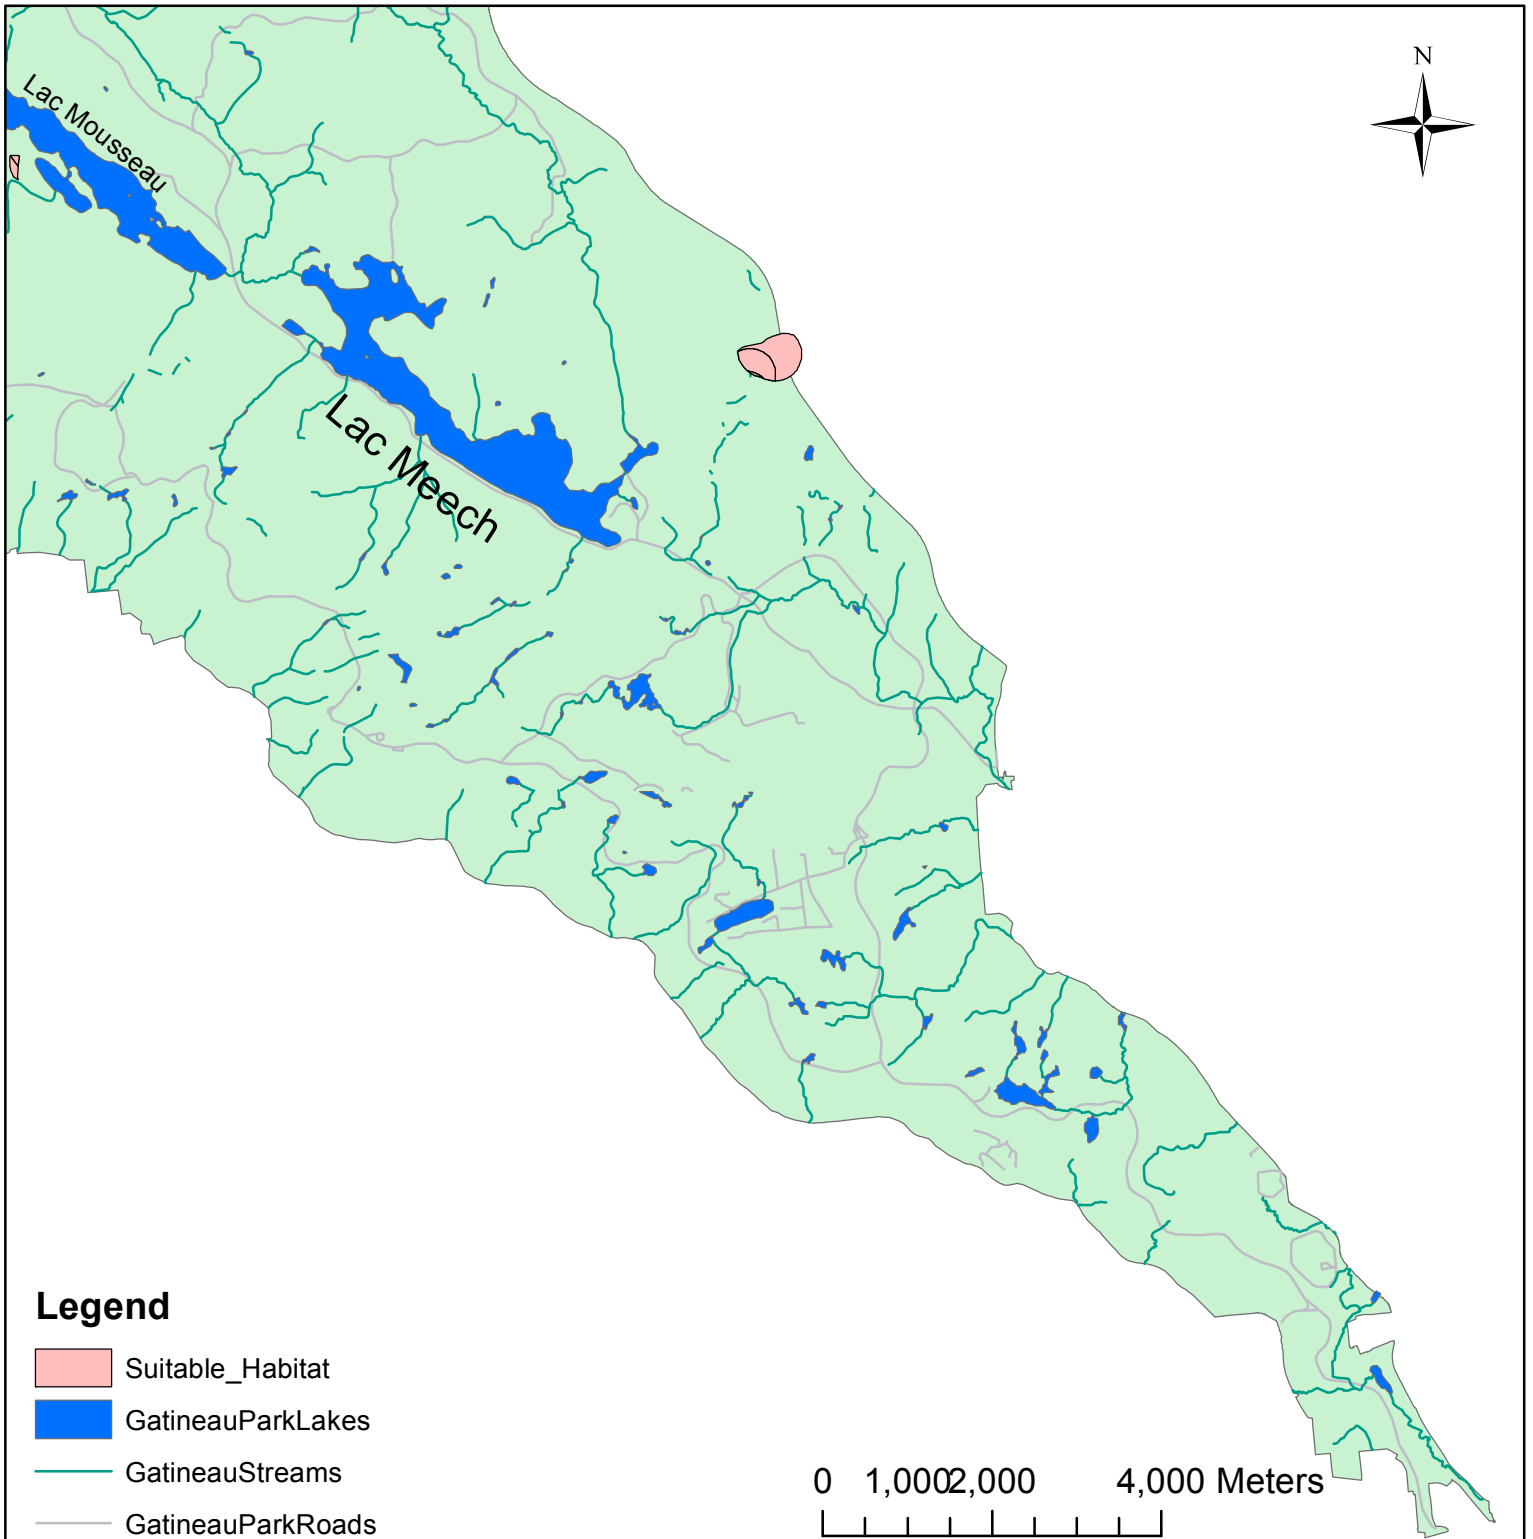

WCF Habitat locations in Southeastern Gatineau Park

Figure 3: Map habitat sites for the Western Chorus Frog (WCF) in Northeastern Gatineau Park, Quebec.